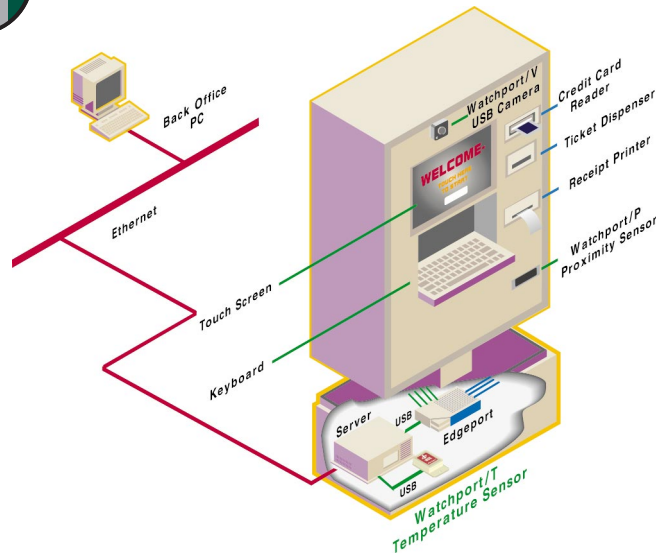

USB DIGITAL CAMERA

Watchport™ /V

Connectware™

Windows NT 4.0-Compatible Industrial USB Camera

Watchport/V, the first USB digital PC camera with Windows® NT 4.0 support, is a cost-effective, high-performance solution for enterprise applications such as kiosks, POS, ATMs, mobile computing, and others utilizing camera surveillance. With USB frame rates up to 60 fps at 160 x 120, enhanced resolution up to 1280 x 960, and automatic low light adjustment (<1 lux), this industrial-grade USB camera

- ▶ Enhanced resolution up to 1280 x 960
- ▶ Adjustable lens (<1 inch to infinity); optional lens package available with 3mm wide angle; 8mm close-up, 12mm telephoto
- ▶ Create a made-to-order 24/7 asset monitoring system with Watchport/V USB Camera and Watchport Sensors
- ▶ Microsoft Video for Windows and TWAIN scanner software support
- ▶ Manual and automatic gain and shutter control, automatic white balance (AWB), manual color balance, color saturation controls and more
- ▶ Streaming video transmissions utilizing VLCE lossless compression technology
- ▶ Equivalent to 3Com HomeConnect™ PC Digital WebCam (#3718)

Get **out** of the box *today.*

Watchport/V Products and Part Numbers

WATCHPORT/V		
NAME	DESCRIPTION	PART #
Watchport/V	USB Digital Camera	301-9010-01
Lens Package (Optional)	3mm Wide Angle, 8mm Close-Up, 12mm Telephoto	301-9015-01

Each Watchport/V ships with detachable 2-meter USB cable.

Point-of-Sale

To view our entire line of USB solutions visit our website at www.ionetworks.com

Watchport/V Technical Features and Specifications

SPECIFICATIONS