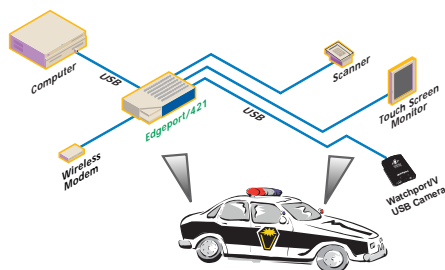

USB DIGITAL CAMERA

Watchport™ /V

Connectware™

Windows NT 4.0-Compatible Industrial USB Camera

Watchport/V, the first USB digital PC camera with Windows® NT 4.0 support, is a cost-effective, high-performance solution for enterprise applications such as kiosks, POS, ATMs, mobile computing, and others utilizing camera surveillance. With USB frame rates up to 60 fps at 160 x 120, enhanced resolution up to 1280 x 960, and automatic low light adjustment (<1 lux), this industrial-grade USB camera

delivers exceptional picture quality. Plug-and-play installation means easy integration of Watchport/V into any new or existing

Mobile Computing

application.

Low Light Sensitivity for Exceptional Picture Quality

- ▶ Enhanced resolution up to 1280 x 960
- ▶ Adjustable lens (<1 inch to infinity); optional lens package available with 3mm wide angle; 8mm close-up, 12mm telephoto
- ▶ Create a made-to-order 24/7 asset monitoring system with Watchport/V USB Camera and Watchport Sensors
- ▶ Microsoft Video for Windows and TWAIN scanner software support
- ▶ Manual and automatic gain and shutter control, automatic white balance (AWB), manual color balance, color saturation controls and more
- ▶ Streaming video transmissions utilizing VLCE lossless compression technology
- ▶ Equivalent to 3Com HomeConnect™ PC Digital WebCam (#3718)